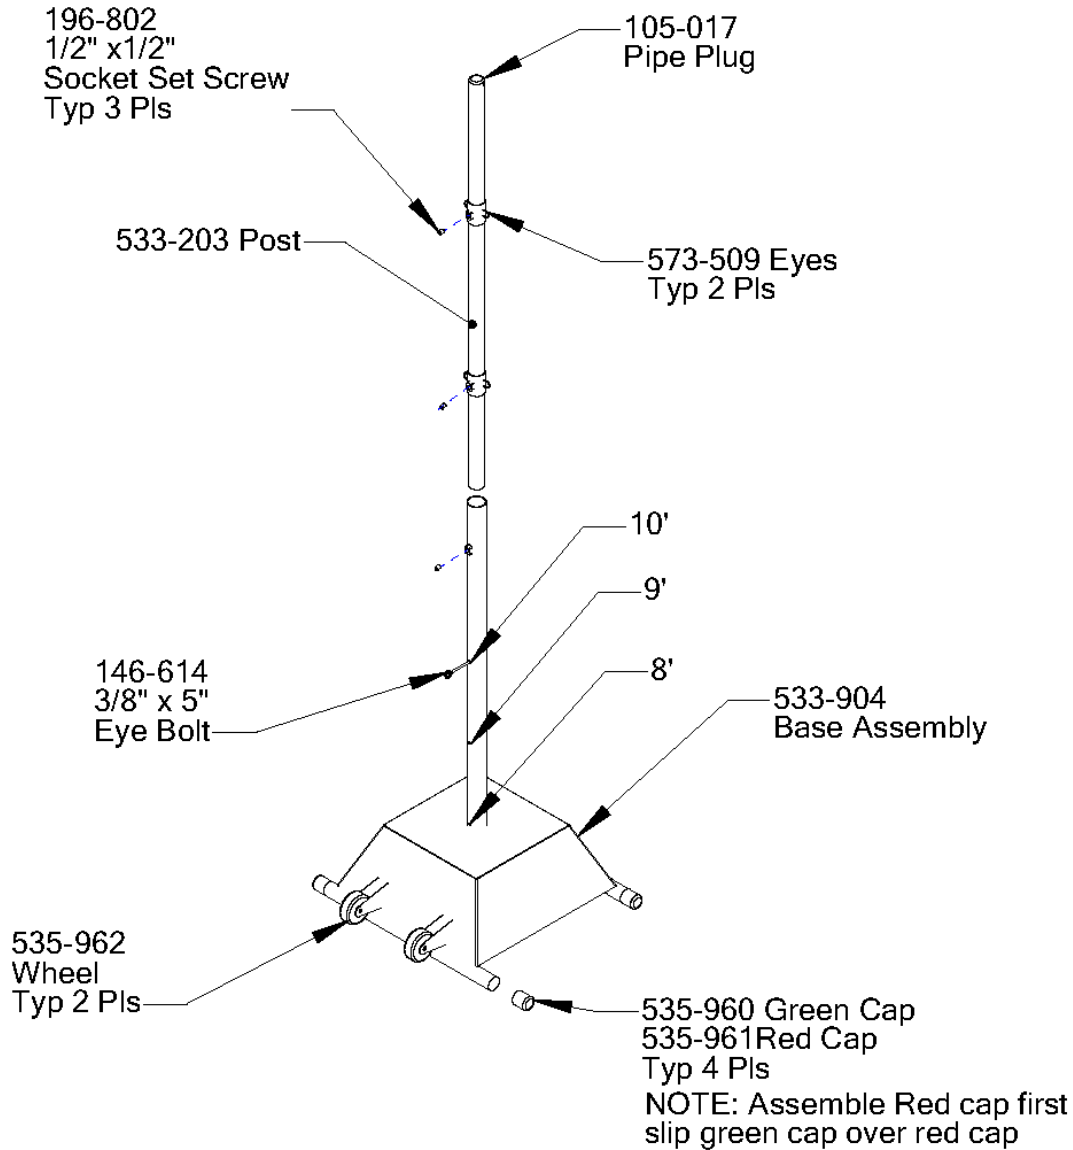

532-340 Heavy Duty Portable Game Standard (Pair)

Page 1
Rev 09/27/2004

IMPORTANT

Please retain this instruction sheet in your files. It contains important replacement parts information. All equipment should be installed in accordance with these instructions.

PACKING LIST

1	CTN	1	Hardware Bag
		4	573-509 Adjustable Eye
2	PIPE	1	533-203 Post 2 3/8" OD
2	BASE	1	533-904 Base Assembly (300#)

HARDWARE BAG

6	196-802	1/2" x 1/2" Socket Set Screw
2	146-614	3/8" x 5" Eye Bolt
2	216-601	3/8" Hex Nut
2	105-017	2 3/8" Pipe Plug
1	416-400	1/4" Socket Key
8	535-960	Green Plastic Cap
8	535-961	Red Plastic Cap
2	105-017	Pipe Plug

1 CTN

2 PIPE

2 BASE

5 TOTAL PCS

WT 600#

CLASS 70